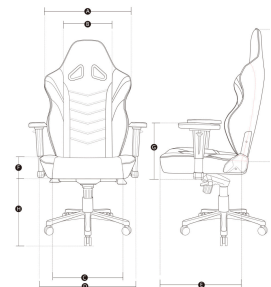

Very short description

AKRacing Masters Series Max Gaming Chair with Wide Flat Seat, 400 Lbs Gaslift Weight Capacity, Rocker and Seat Height Adjustment Mechanisms with 5/10 Warranty

Specifications

Frame Material: Metal
Frame Coating: Anti corrosive black paint
Chair Cover Material: Pleather on front and Back
Foam Type: High Density Mould Shaping Foam
Foam Density: 55 kg/m³ (seat) 50 kg/m³ (back)
Base Type: Aluminum base
Adjustable Armrests: 4D
Mechanism Type: Advanced mechanism
Adjustable Tilt Angle: 12°
Tilt Lock: Yes
Tilt Angle Lock: Yes
Recline angle: 180°
Gas Lift Class: Extra heavy duty gaslift
Adjustable Lumbar Cushion: Yes
Adjustable Headrest: Yes
Recommended Height: 5'5" – 6'6"
Recommended Weight: 390 lbs | BMI 45
Maximum Gaslift Weight Capacity: 400 lbs | 180 lbs
Meets/Exceeds ANSI/BIFMA Standards: Yes
Warranty Length: 5/10 years

Bullet Points

- Pleather cover on front and back.
- Wide frame with cold-cured foam for maximum comfort and durability.
- Flat seat.
- Advanced mechanism with lockable tilt positions.
- Pillow set included.
- 4D adjustable armrests.
- 2.5 inch casters.
- Heavy-duty gaslift.

UPC / EAN / SKU

851679008404/ 0851679008404/ AK-MAX-RD/BK

Measurements

A: 24.4" | 61,8 cm
B: 13.9" | 35,3 cm
C: 15.3" | 38,9 cm
D: 23" | 58,4 cm
E: 20.3" | 51,6 cm
F: 4.7" | 11,9 cm
G: 11.6-14.4" | 29,5 – 36,6 cm
H: 14.9-17.4" | 37,8 – 44,2 cm
I: 34.2" | 86,9 cm