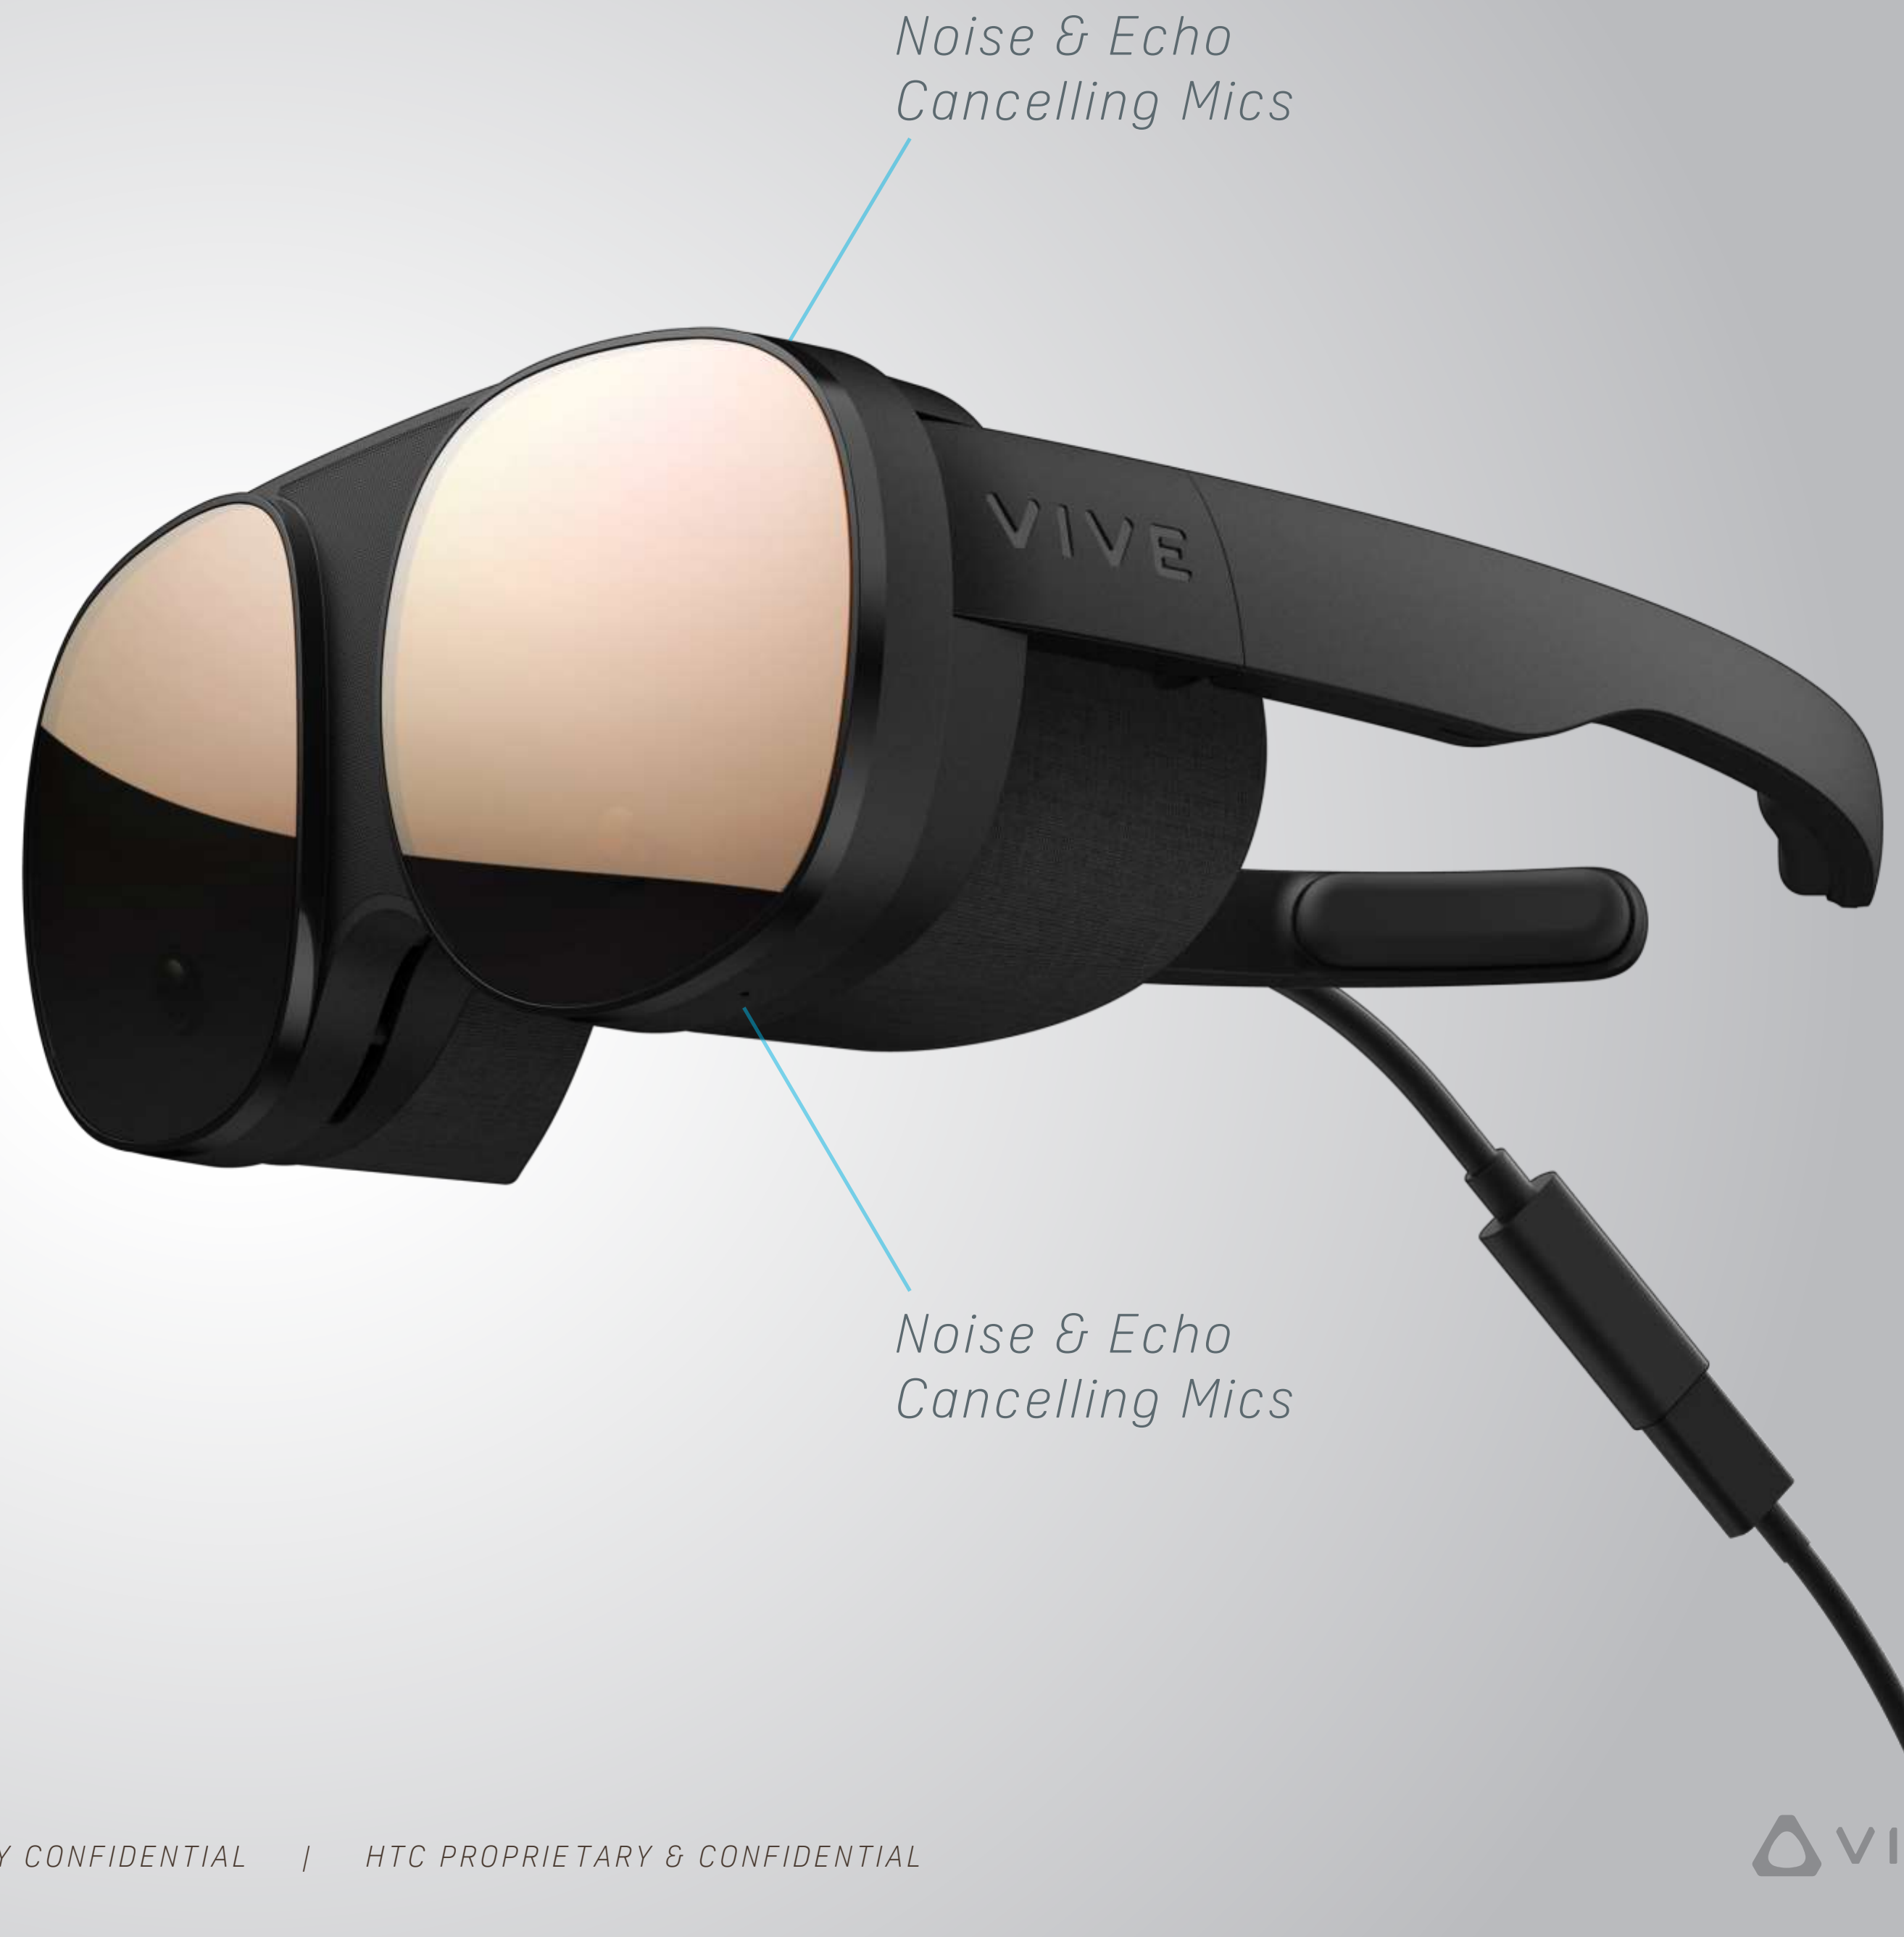

## Dual Mode

- Native VR Apps running on Vive Flow
- Non-VR Apps Streamed from Phone

## *MAGNETIC FACE CUSHION*

*The face cushion is magnetically attached to the VIVE Flow glasses for easy replacement.*

*VIVE Flow is designed to be a shared device when needed (e.g. training classrooms)*