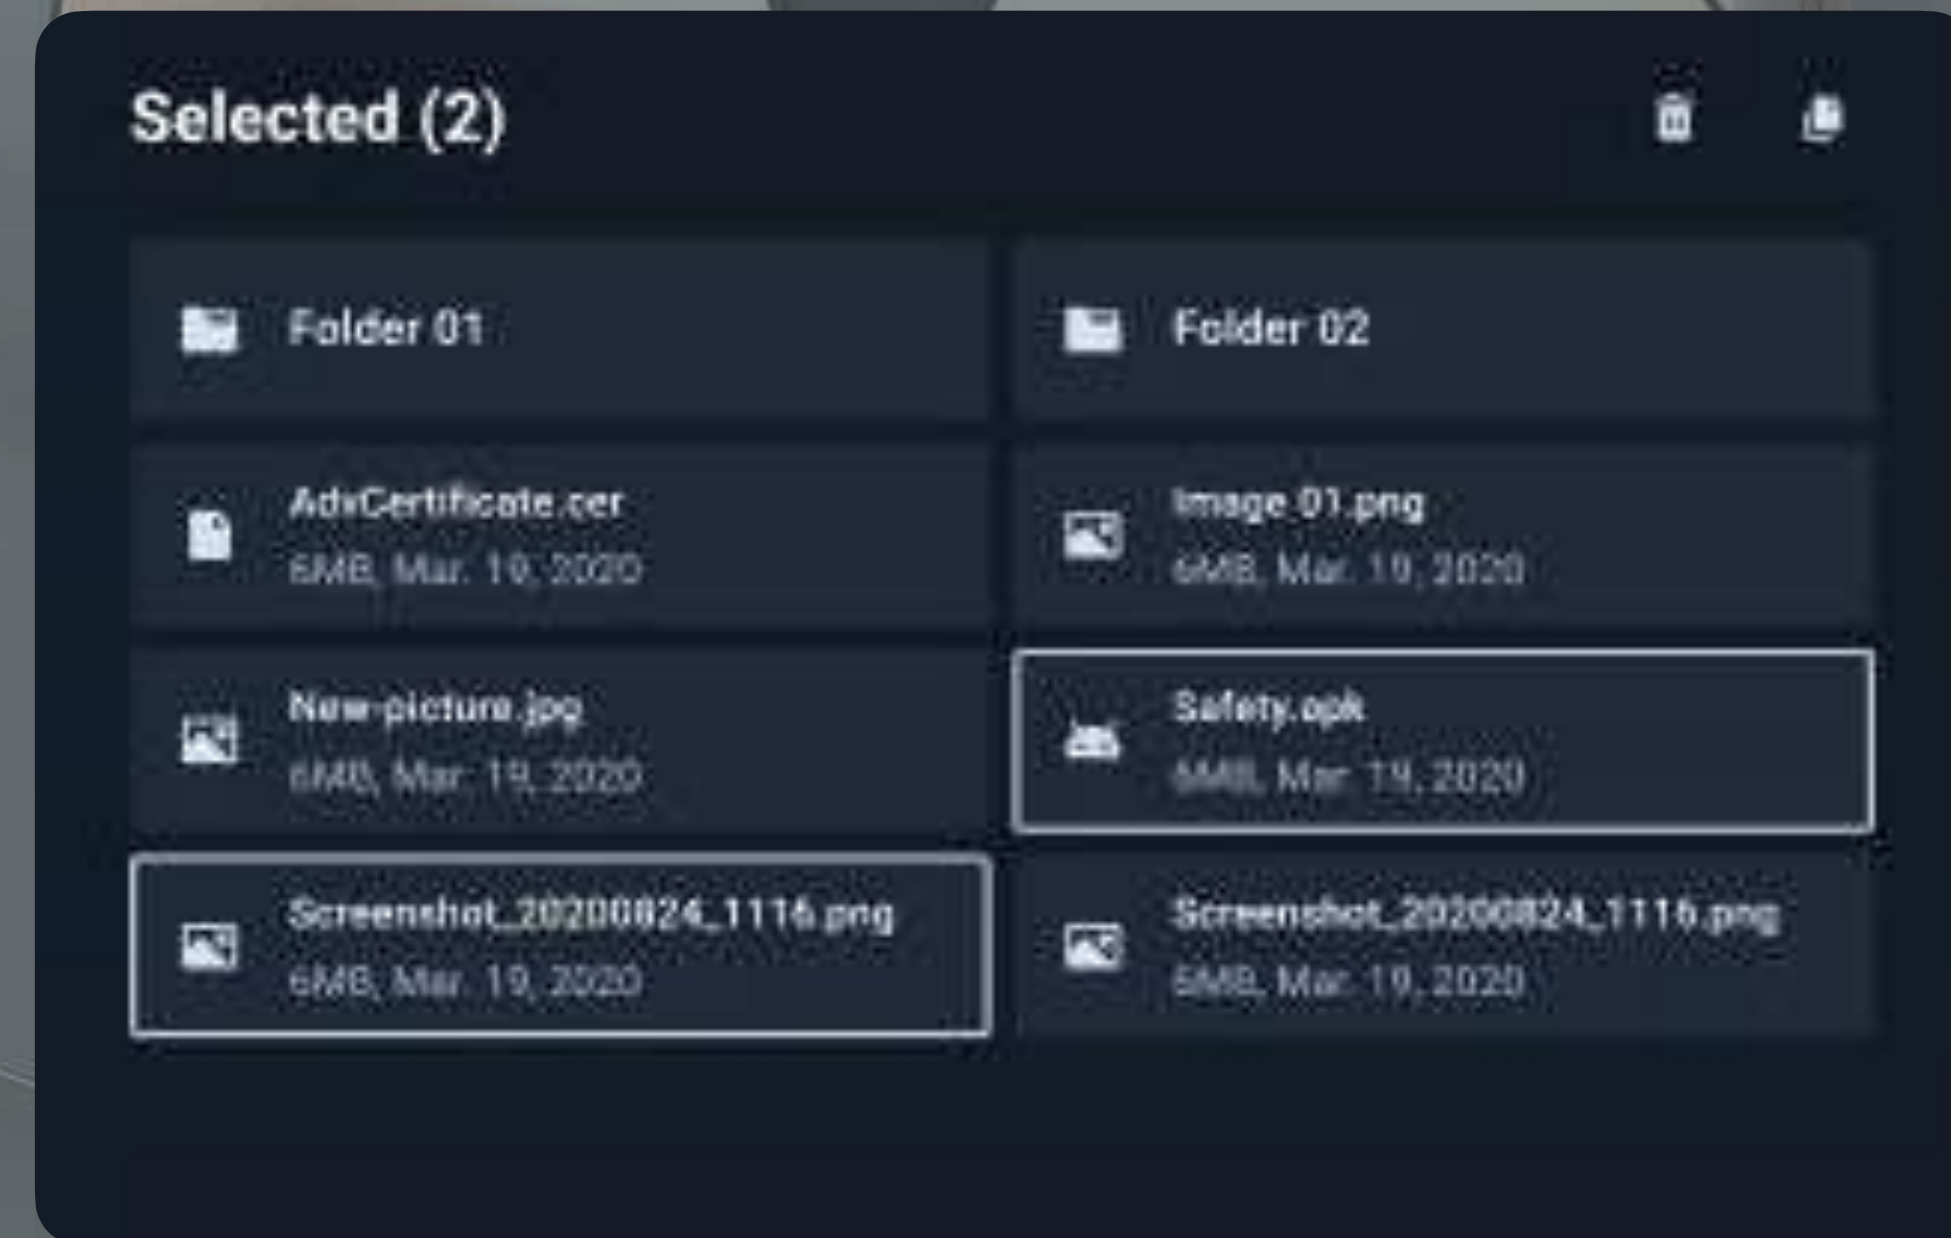

IMPROVED FILE MANAGEMENT: DON'T LET FILE ISSUES GET IN THE WAY OF A GOOD VR EXPERIENCE

Load files easily

*System-sound
screen recording*