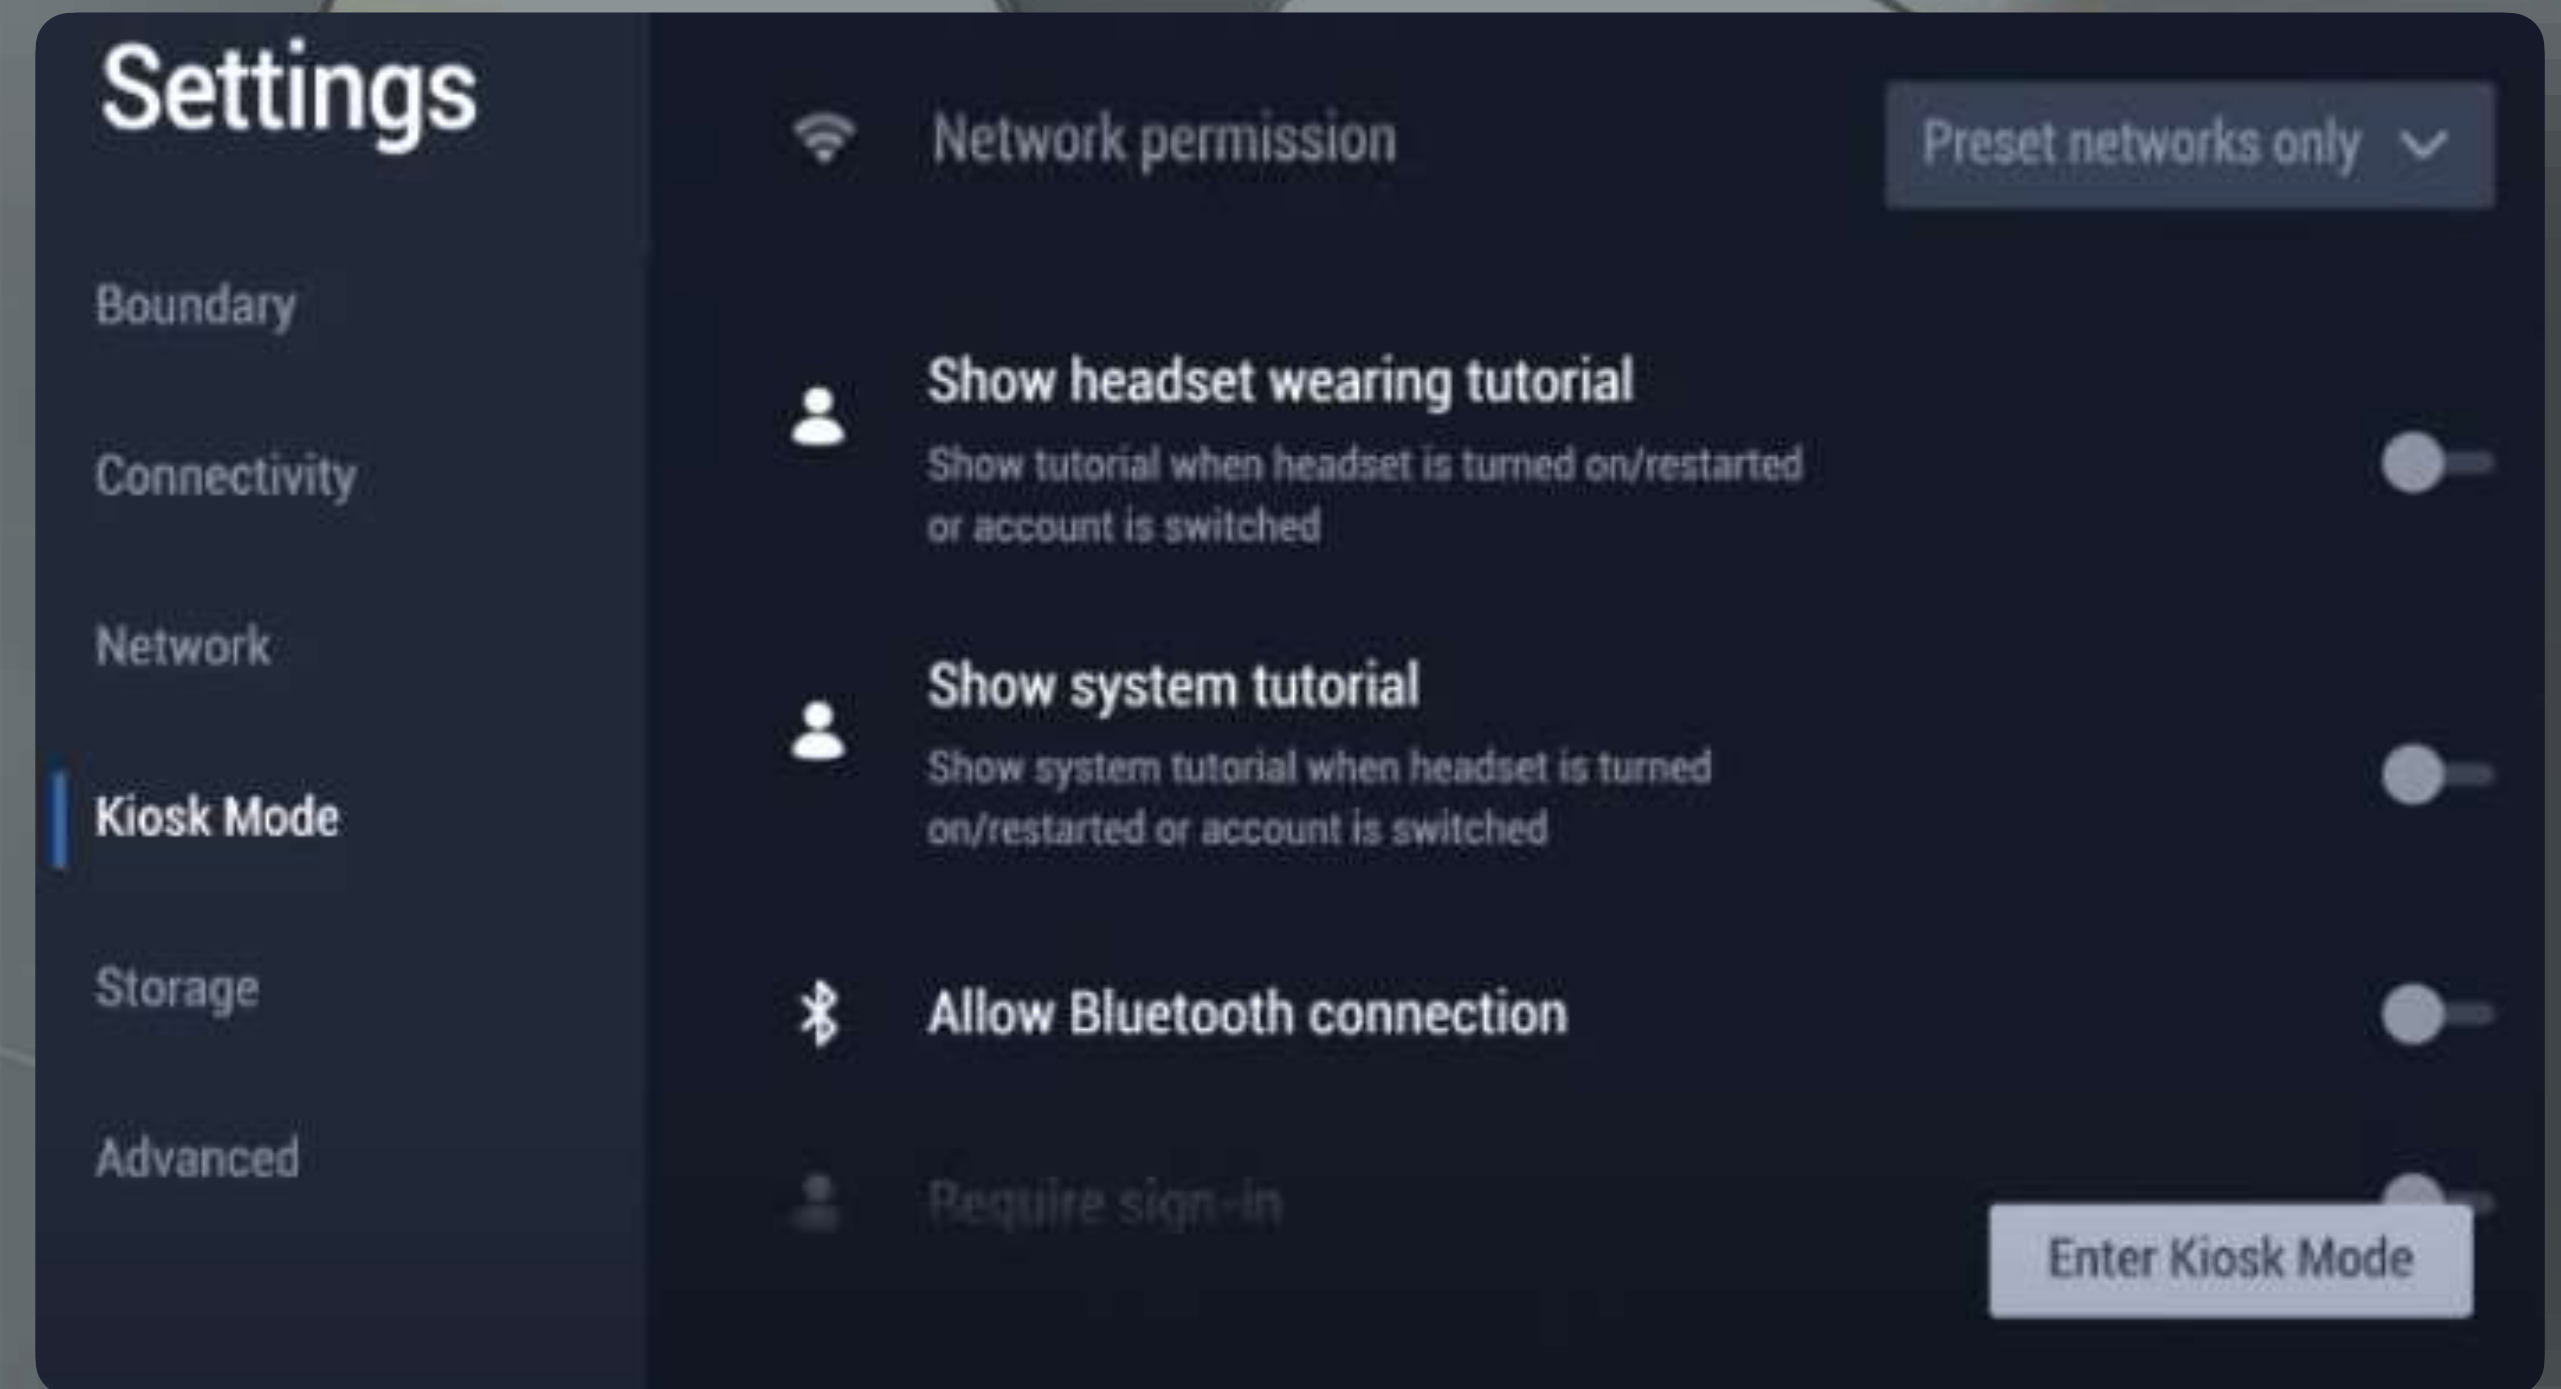

# *Time-Saving Setup Tools*

—  
*Kiosk  
Mode*  
—

*Batch-Defined  
HMD Settings*

# KIOSK MODE: BRING NEW USERS INTO VR

Single or multi-app closed environments

Easy configuration with companion App

Introductory tutorial option for every new user

# BATCH DEFINED HMD SETTINGS: ACCELERATED SETUP

*Define & calibrate HMD settings in batches*

*Push to many devices quickly*

*PC-based configuration with VIVE business DMS*

## Batch configuration

Updating Wi-Fi configuration...