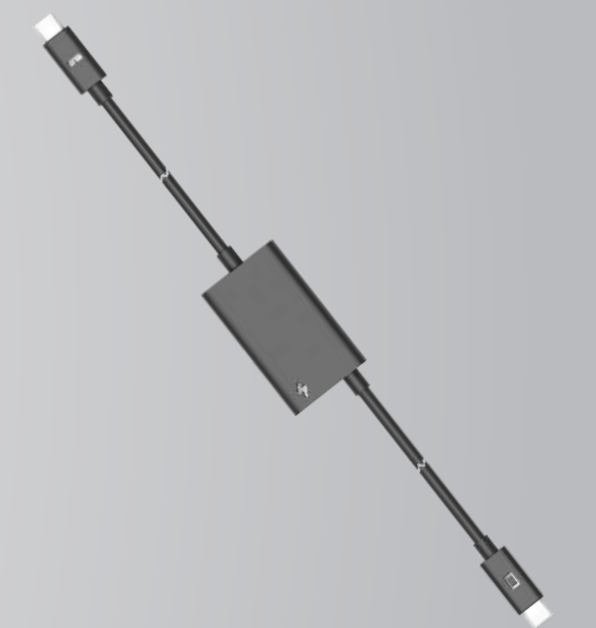

# VIVE FLOW ACCESSORIES

*VIVE Flow  
Case*

*VIVE Flow Hygienic  
Cover Set*

*Battery  
Bank (21W)*

*3DoF  
Controller*

*Ear Buds  
Plus*

*VIVE Flow Power  
Adapter*