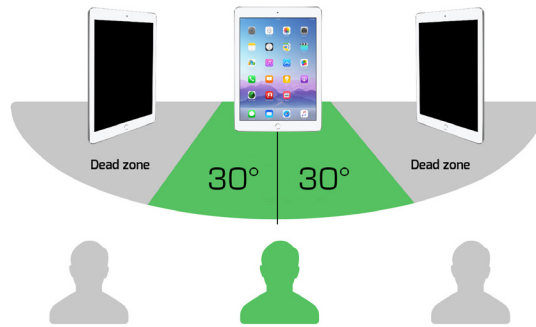

TOUCHSCREEN PRIVACY FILTER

FOR TOUCH LAPTOP AND TACTILE SCREENS
POUR ORDINATEURS PORTABLES ET ECRANS TACTILES

DATA
PRIVACY

SUPERIOR
VISUAL
CLARITY

SCREEN
PROTECTION

WORK PRODUCTIVELY ANYWHERE WITHOUT WORRYING ABOUT PRYING EYES
TRAVAILLEZ DE MANIÈRE PRODUCTIVE N'IMPORTE OÙ SANS VOUS SOUCIER DES REGARDS
INDISCRETS

FOR 11,6-15,6"

TOUCH LAPTOPS,
TABLETS

Product Sheet
PORT-CONNECT.COM

Superior visual clarity : 85% transparency
Clarté visuelle supérieure : Transparence 85%

2 ways lateral privacy : 30° vision angle
Protection latérale 2 côtés : angle de vision de 30°

Antiglare : improves comfort of use
Antireflets : améliore le confort d'utilisation

TOUCHSCREEN PRIVACY FILTER

- Efficient 2 ways lateral privacy above 30° vision angle
- Superior touch reactivity
- Superior visual clarity : 85% transparency
- Antiglare property
- Matte satin finish smooth to the touch
- Helps protect from dust and daily scratches
- Easy to install, remove and clean
- Lightweight, slim, frameless design
- Reduces the transmission of blue light from the screen